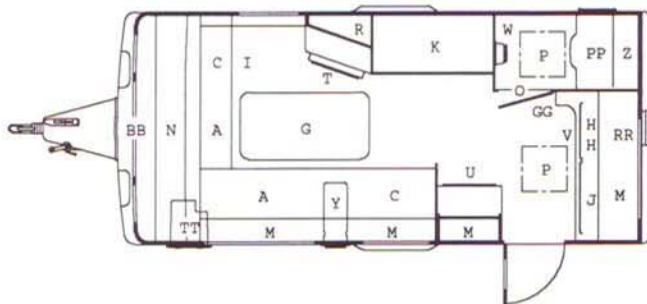

Golden Crown 14/2