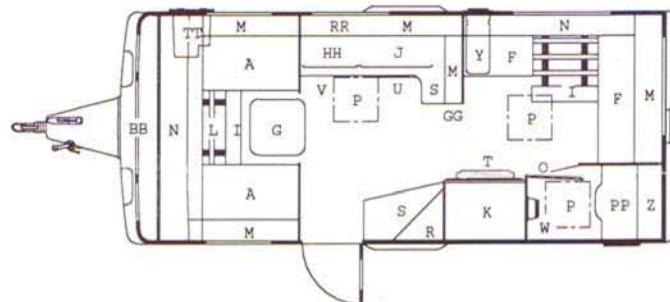

Golden Crown 15/5