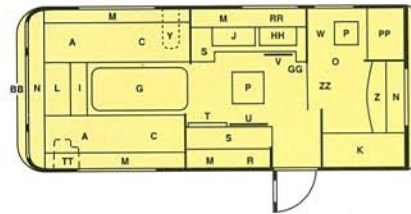

Golden Crown Signet