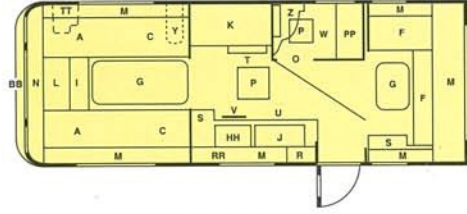

Golden Crown Pinnacle