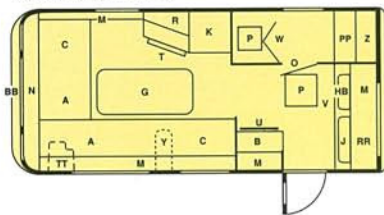

Key

A DINETTE/DOUBLE BED	GG TABLE STORAGE UNIT	O TOILET COMPARTMENT	TT BATTERY BOX
B DINETTE/SINGLE BED WITH BUNK OVER	HH 4 BURNER HOB & GRILL	P ROOF LIGHT	U FRIDGE
BB GAS BOTTLE LOCKER	I PULL-OUT BED	PP CASSETTE PORTA POTTI	V OVEN
C SINGLE BED	J SINK & DRAINER	Q DIVIDING CURTAIN	W SHOWER
F DINETTE/DOUBLE BED WITH BUNK OVER	K WARDROBE	R COCKTAIL CABINET	Y WATER HEATER
G TABLE	L CHEST OF DRAWERS	RR CROCKERY LOCKER	Z VANITY UNIT
	M WALL LOCKERS	S CUPBOARD	ZZ SHOWER/DRESSING ROOM
	N SHELF	T HEATER	

Golden Crown Prince