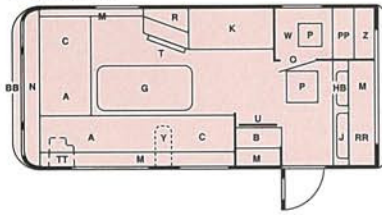

Crown Prince