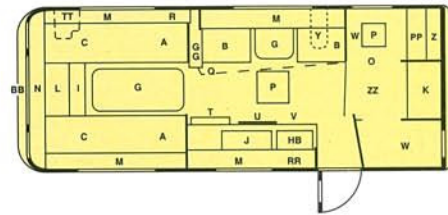

Golden Crown Prince

Golden Crown Sceptre

Golden Crown Signet

Golden Crown Pinnacle

Golden Crown Sovereign

Golden Crown Sceptre/Pinnacle Option

Key

- | | | | |
|-------------------------------------|-------------------------|----------------------|-------------------------|
| A DINETTE/DOUBLE BED | GG TABLE STORAGE UNIT | O TOILET COMPARTMENT | U FRIDGE |
| B DINETTE/SINGLE BED WITH BUNK OVER | HB 3 BURNER HOB & GRILL | P ROOF LIGHT | W SHOWER |
| BB GAS BOTTLE LOCKER | I PULL-OUT BED | PP PORTA POTTI | X FOLDING DOORS |
| C SINGLE BED | J SINK & DRAINER | Q DIVIDING CURTAIN | Y WATER HEATER |
| F DINETTE/DOUBLE BED WITH BUNK OVER | K WARDROBE | R COCKTAIL CABINET | Z VANITY UNIT |
| G TABLE | L CHEST OF DRAWERS | RR CROCKERY LOCKER | ZZ SHOWER/DRESSING ROOM |
| | M WALL LOCKERS | S CUPBOARD | |
| | N SHELF | T HEATER | |