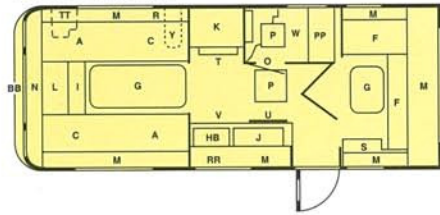

Golden Crown Sceptre