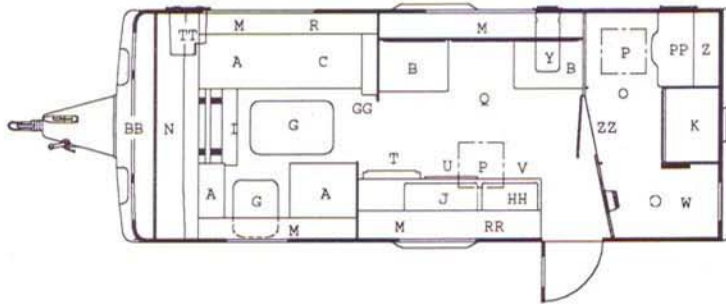

Golden Crown 17/4