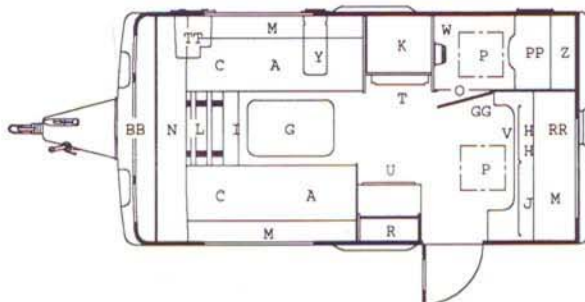

Golden Crown 13/2